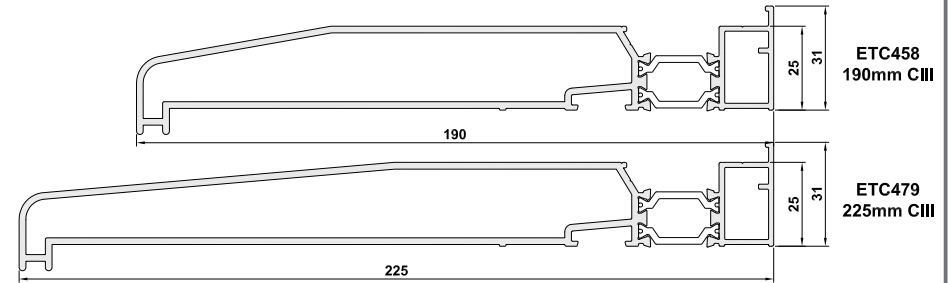

ACET440

90°-180° Variable angle bracket

Note: Holes may differ depending on cill angle
Please check on site before fixing.