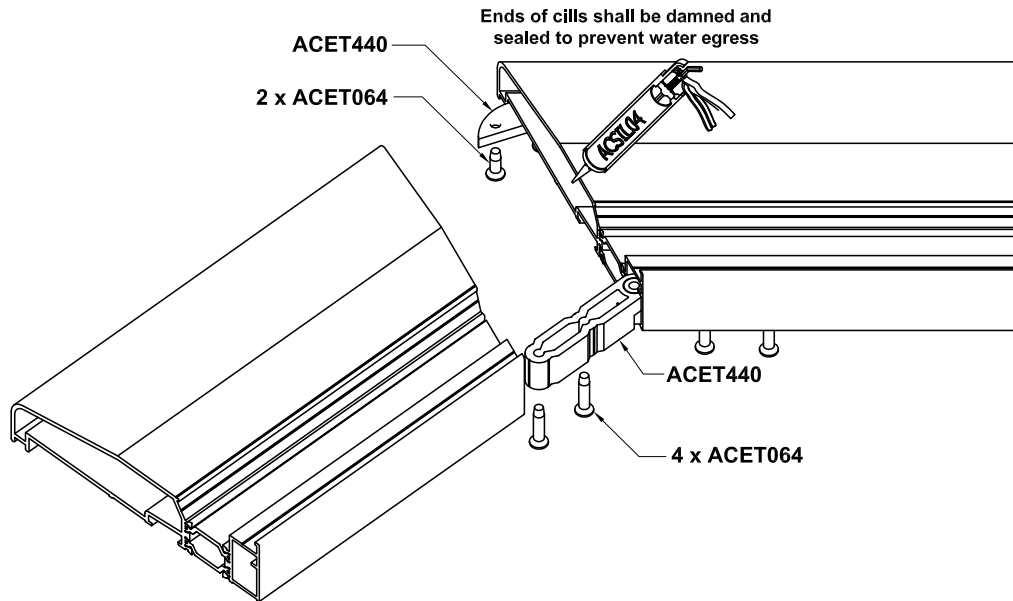

ACET440

90°-180° Variable angle bracket

Note: Holes may differ depending on cill angle
Please check on site before fixing.