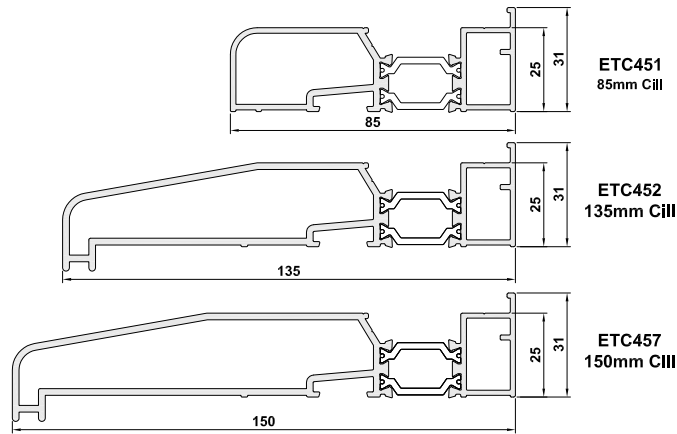

ACET440

90°-180° Variable angle bracket

Note: Holes may differ depending on cill angle
Please check on site before fixing.