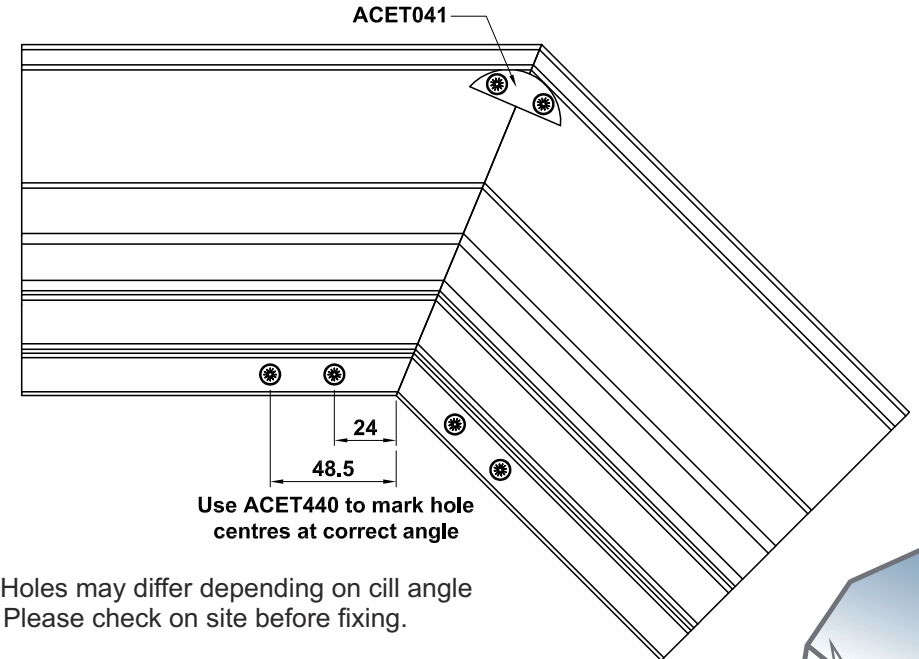

ACET440

90°-180° Variable angle bracket

Note: Holes may differ depending on cill angle
Please check on site before fixing.